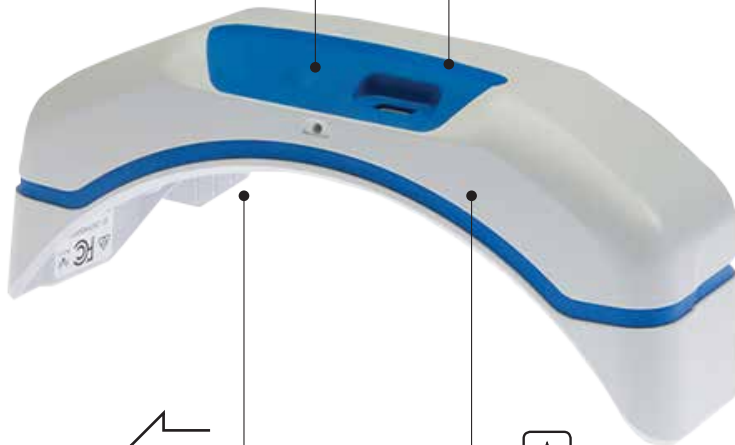

GATEWAY

Protected at a Glance.™

FEATURES AND BENEFITS

Connected. Ready.

The Gateway enables ANY Samaritan AED to be connected to a local WiFi network. Simply attach the Gateway, or purchase one with an AED, and your device can be monitored online ensuring your AED is rescue ready at all times!

Tough & Ready

Comes with a shock-proof carry case which encases both the AED & WiFi module.

Extra Protection

IP56 Certified protection from water and dust - the same level of protection as the Samaritan AEDs.

Retrofit

Able to be added to any Samaritan AED to upgrade it to a connected system. Can also be purchased with any new Samaritan AED in a bundle.

Simple Attachment

Simply clip the module onto the top of the AED.